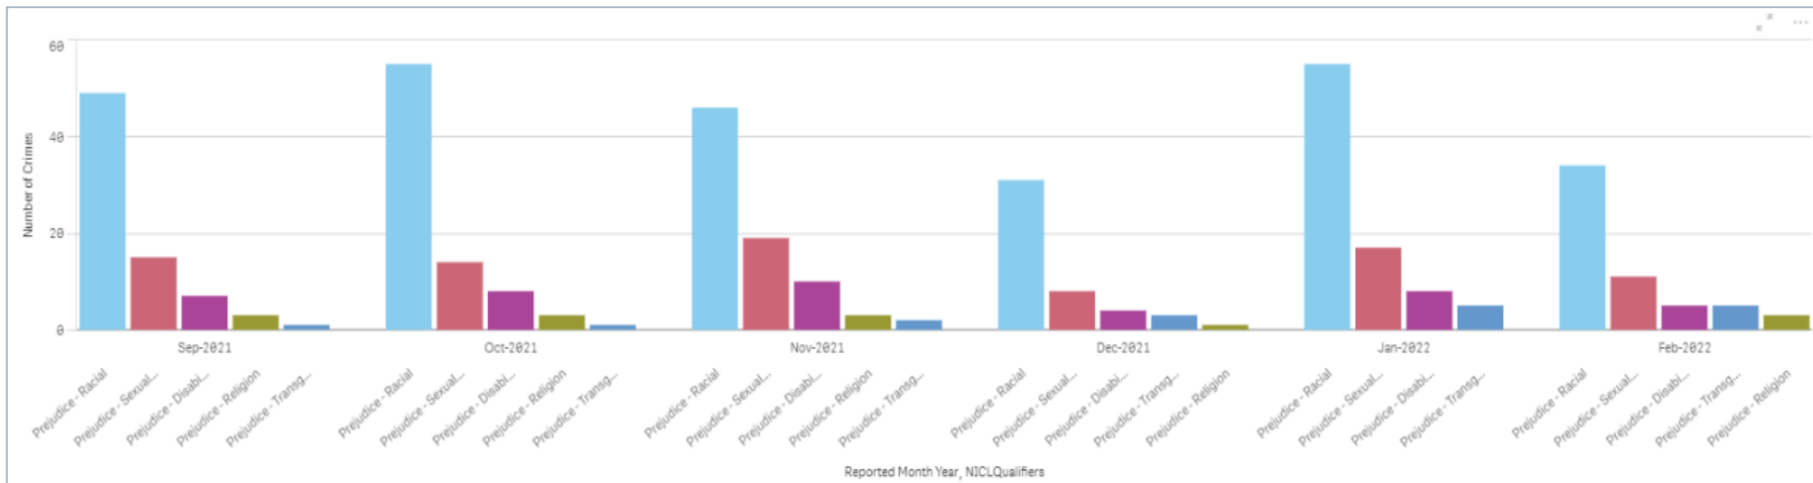

Performance – Hate Crime overview

Force

- Hate Crime volumes are within normal bounds. Summer highs have been slightly more extended which has resulted in year-on-year increases (133 crimes, +17.5%), largely within Sexual Orientation and Racial crimes. This extended summer high is reflective of the trend seen within overall crime volumes, but is now showing signs of returning to the norm.
- Formal Action Taken (previously "detection") rate is at 13.5%, down by 7.2% from the previous year. Whilst rates have remained stable across Sexual, religious, transgender or disability related hate crimes (<1% variance), Racially motivated crimes relating to public order are driving the loss in detection rate.

Warminster CPT

	Number of Crimes	Change (number)	Change (%)
Total	80	38	90.5%
Prejudice – Racial	39	19	95.0%
Prejudice – Sexual orientation	18	13	260.0%
Prejudice - Disability	18	6	50.0%
Prejudice - Religion	2	0	0.0%
Prejudice - Transgender	3	0	0.0%

Year on year comparison April 2021 to March 2022 (note: an individual crime can be tagged with more than one prejudice type e.g. sexual orientation & transgender)

Force Hate Crime (6 months to March 2022)